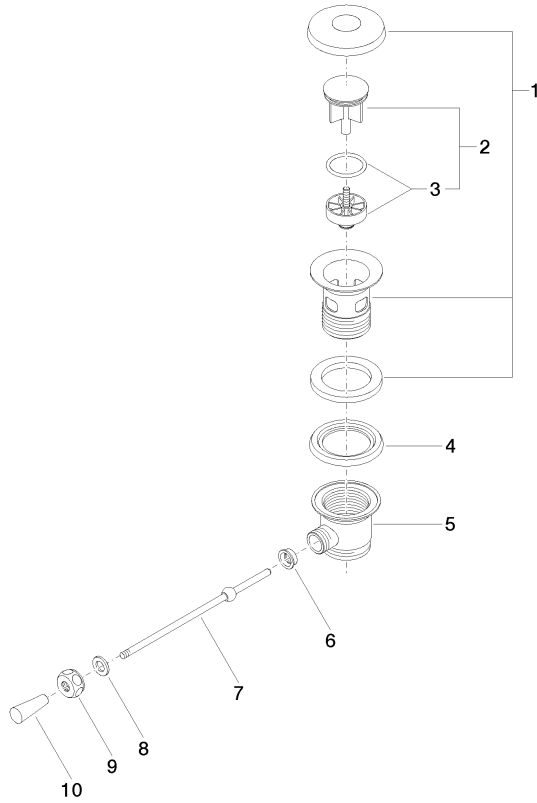

Basin Waste 1 1/4" - Brushed Champagne (22kt Gold)

IMO

10 300 970

- length of knee lever 185 mm
 - european pop-up waste
- Only suitable for basins with an overflow.**

Fits: IMO, LULU, MADISON, MEM, TARA, CL.1, LISSÉ, VAIA, META, CYO

Only suitable for basins with an overflow.

	Brushed Champagne (22kt Gold)	10 300 970-46
	Chrome	10 300 970-00
	Brushed Platinum	10 300 970-06
	Platinum	10 300 970-08
	Durabross (23kt Gold)	10 300 970-09
	Dark Chrome	10 300 970-19
	Light Gold	10 300 970-26
	Brushed Light Gold	10 300 970-27
	Brushed Durabross (23kt Gold)	10 300 970-28
	Matte Black	10 300 970-33
	Brushed Bronze	10 300 970-42
	Champagne (22kt Gold)	10 300 970-47
	Brushed Chrome	10 300 970-93
	Brushed Dark Platinum	10 300 970-99

Required miscellaneous

	Washer NBR 70 39,0 x 29,0 x 2,0 mm -	09 14 05 016 90
---	---	-----------------

10 300 970

10 300 970

Spare parts list

No.	Item Number	Name	Quantity used	Delivery time
1	90 11 01 026 00-46	cup	1	30
2	04 31 20 016 00-46	plug	1	-
Spare part can no longer be ordered, please order the replacement item				
3	04 28 10 026 00 90	accessories	1	2
4	09 14 03 025 90	seal	1	2
5	09 11 01 023-46	cup	1	60
6	09 14 05 040 90	seal	1	2
7	09 31 09 055-46	pull-rod	1	30
8	09 30 11 049 90	disc	1	2
9	09 23 30 003-46	nut	1	30
10	09 20 01 040-46	handle	1	30